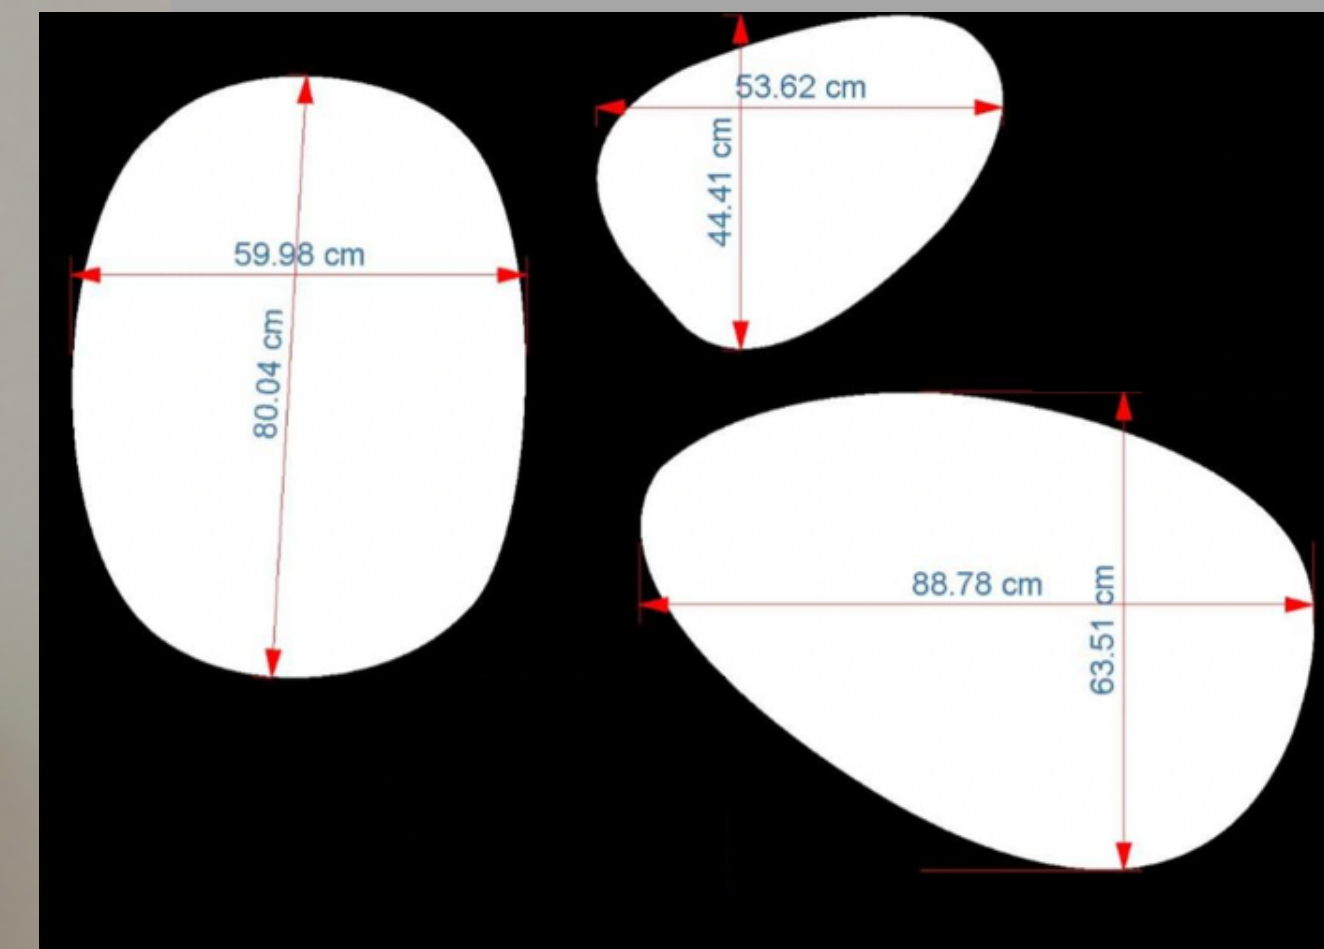

Espejo Aries

IRREGULARES

Juego de 3 Espejos

$5,040