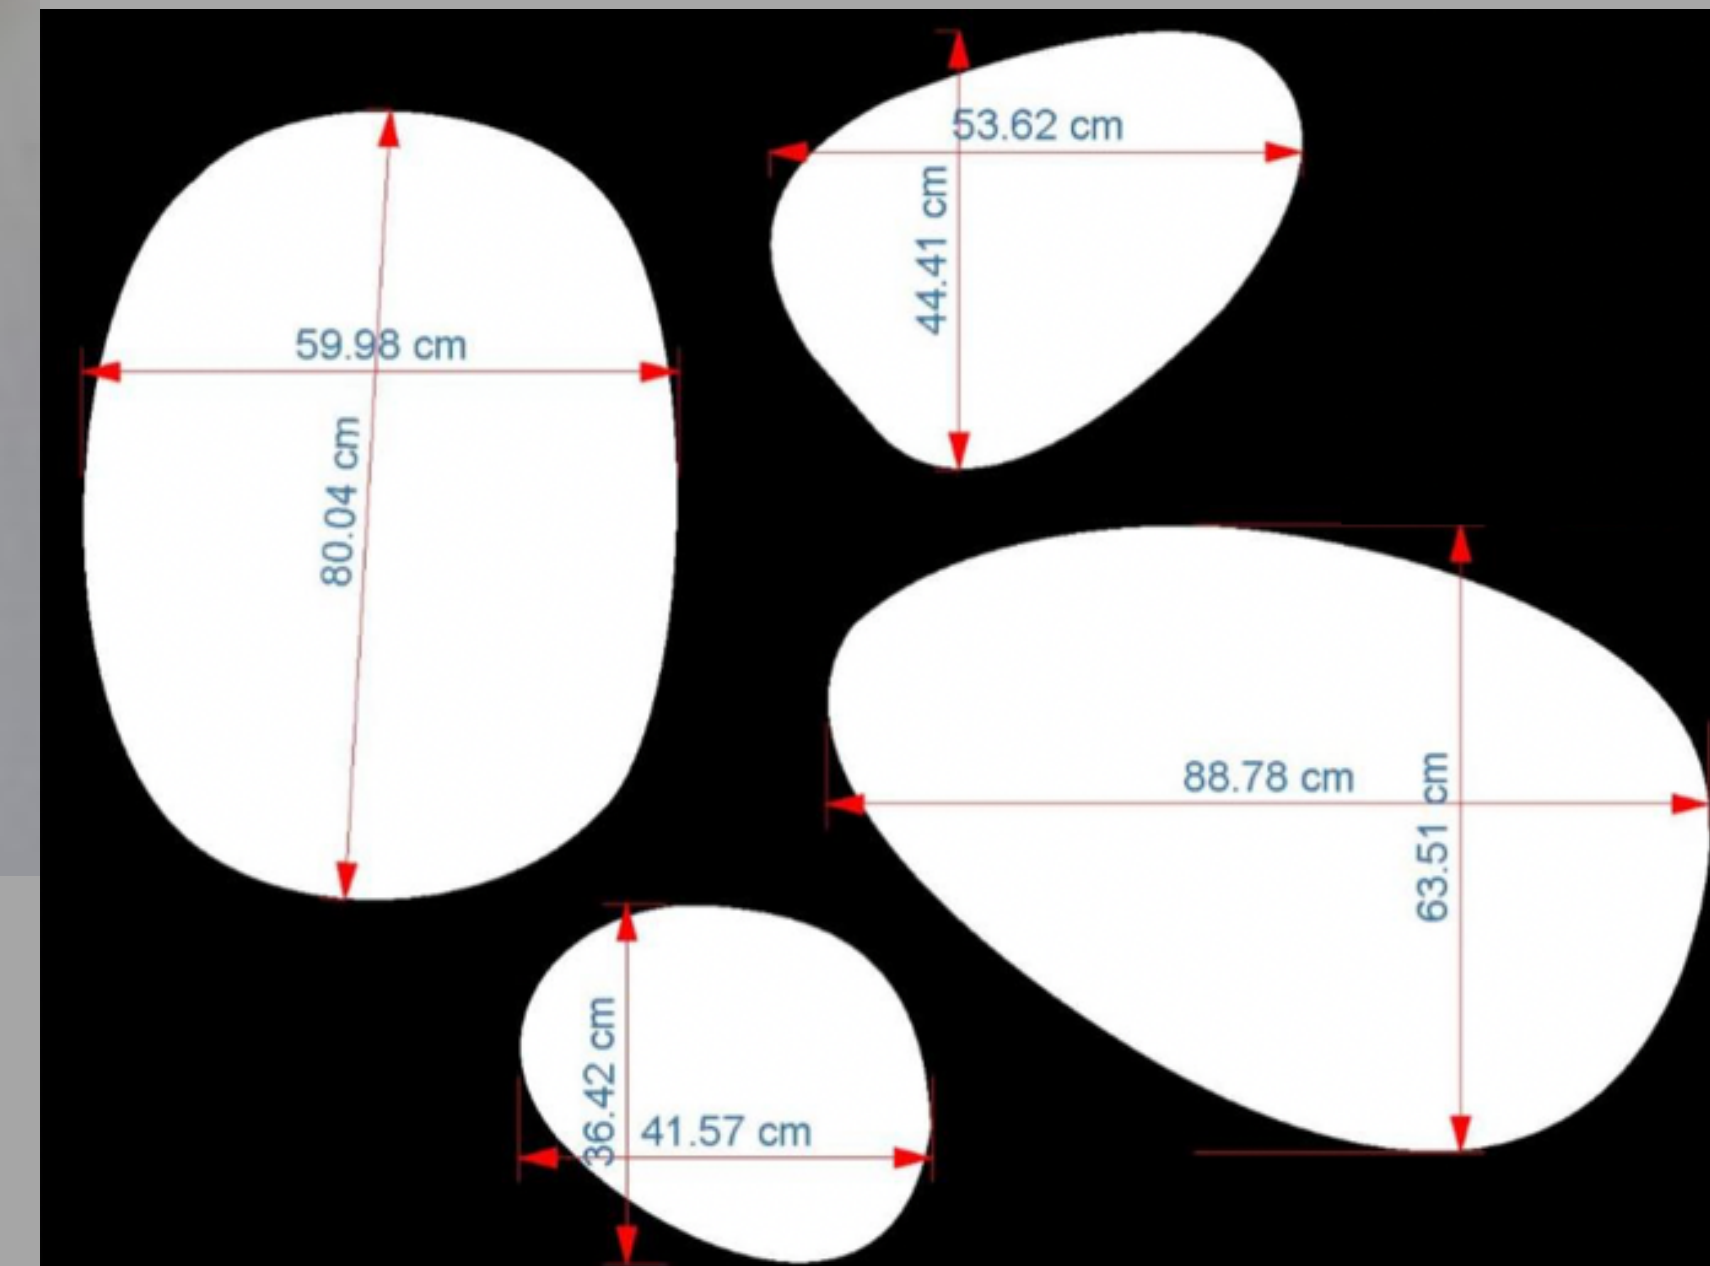

Envió incluido CDMX y Edo. Mex.