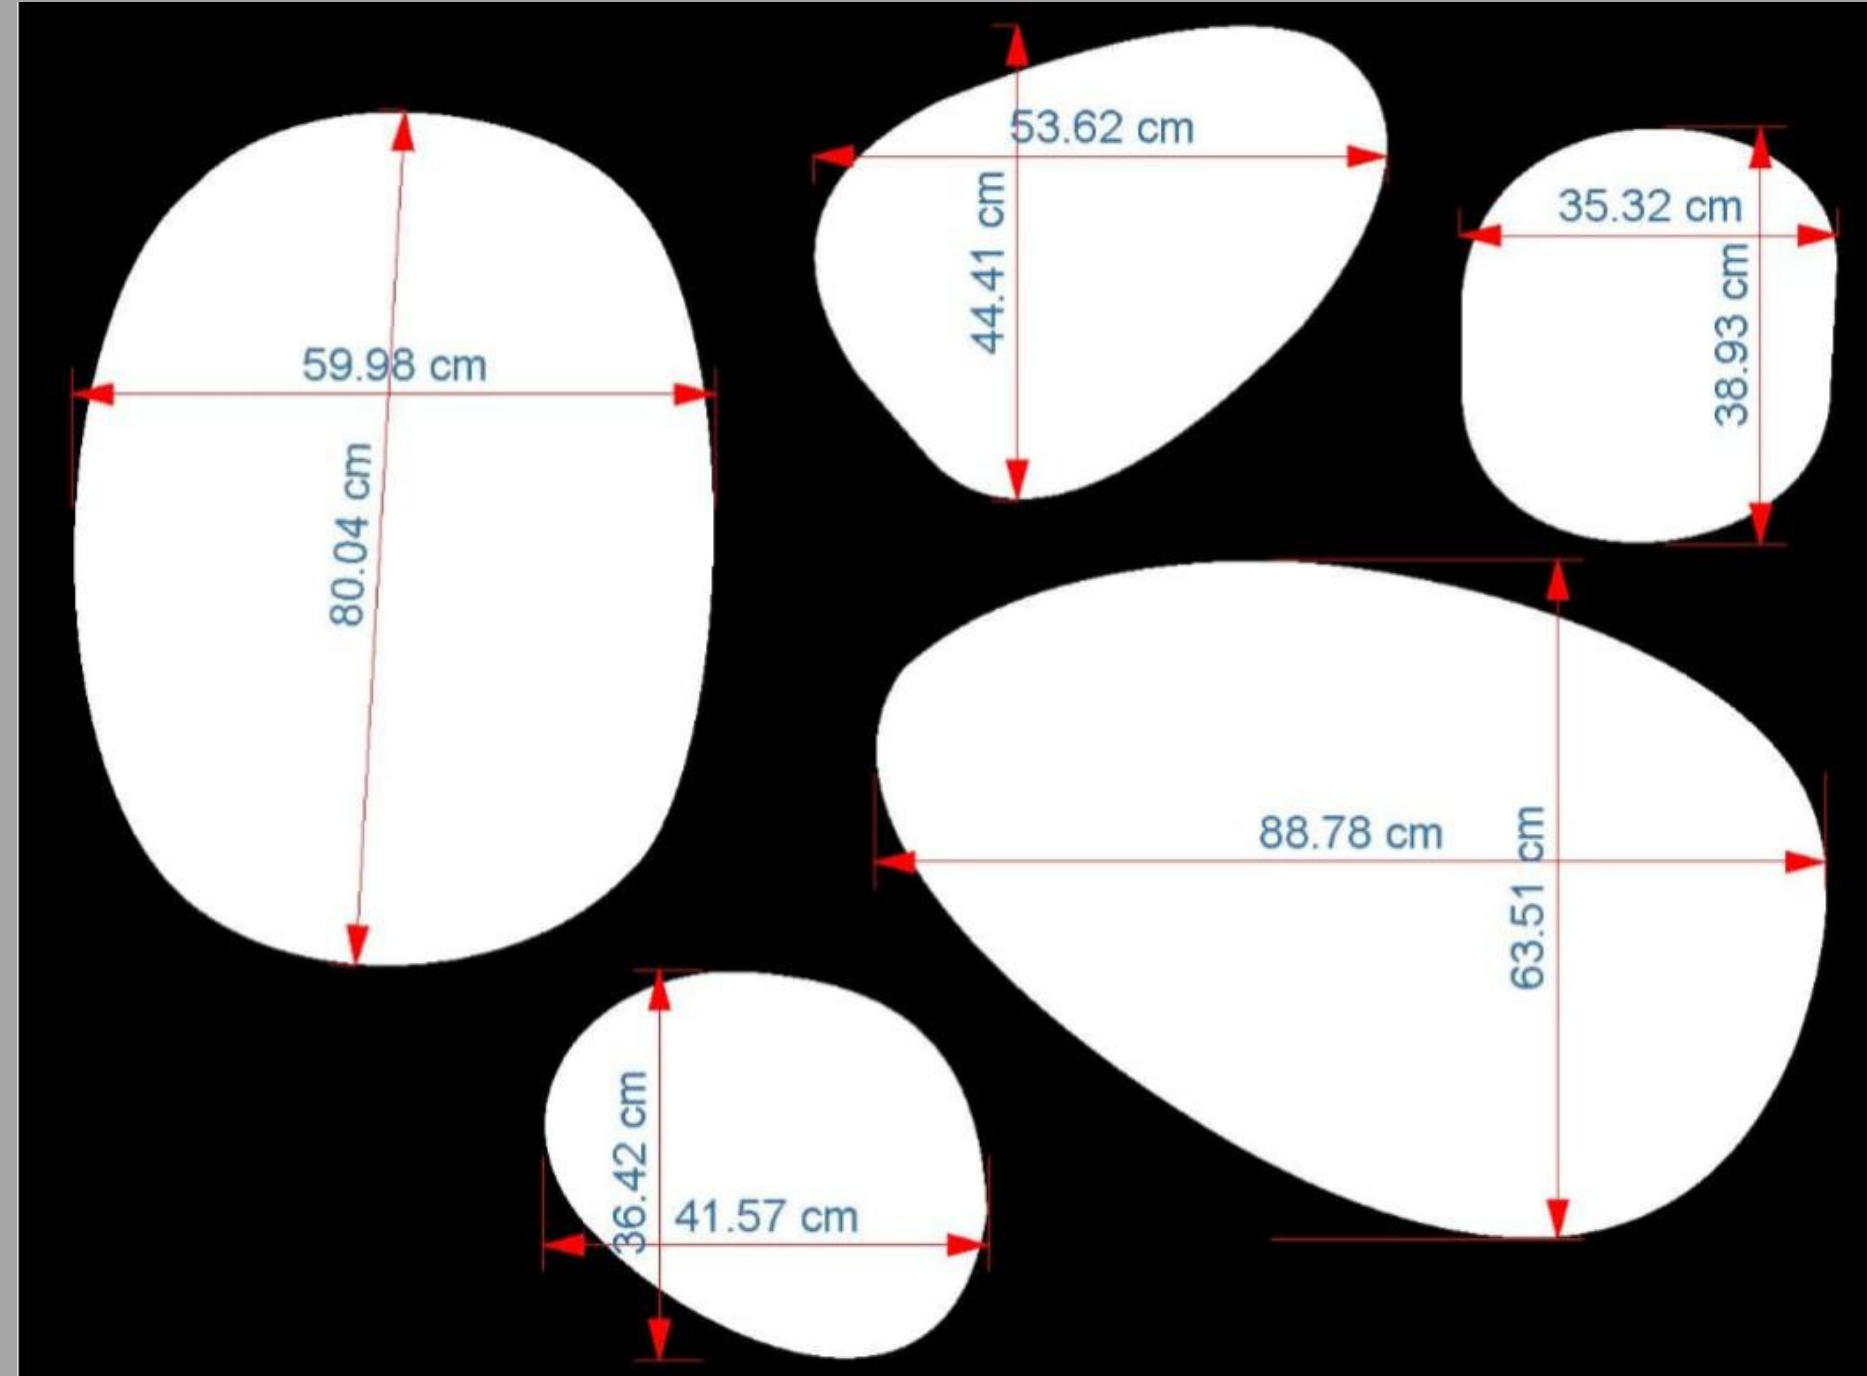

C | M

CANVAS MEXICO

FROM CONCEPT TO CREATION

Espejo Aries

IRREGULARES

Juego de 5 Espejos
$6,999

Envió incluido CDMX y Edo. Mex.